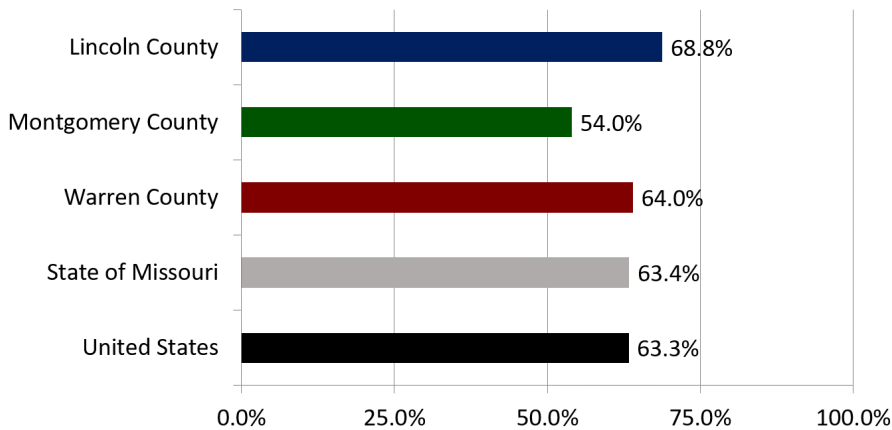

BE COUNTED!

YOUR COMMUNITY DEPENDS ON IT

WHY?

It is important to respond to the
2020 United States Census

- The Census is used for the allocation of billions of dollars in federal funding which supports schools and educational programs, hospitals and healthcare, infrastructure developments (including roads and bridges), emergency and disaster response, and other important services in your community.
- Census data determine how many representatives each state is apportioned in Congress; and the various election boundaries and districts at state and local government levels.

Census Response in the Boonslick Region – August 9, 2020

The graph on the left shows the response rate in the Boonslick Region as of August 9 2020.

IT IS NOT TOO LATE TO RESPOND!

Choose the way that is most convenient for you